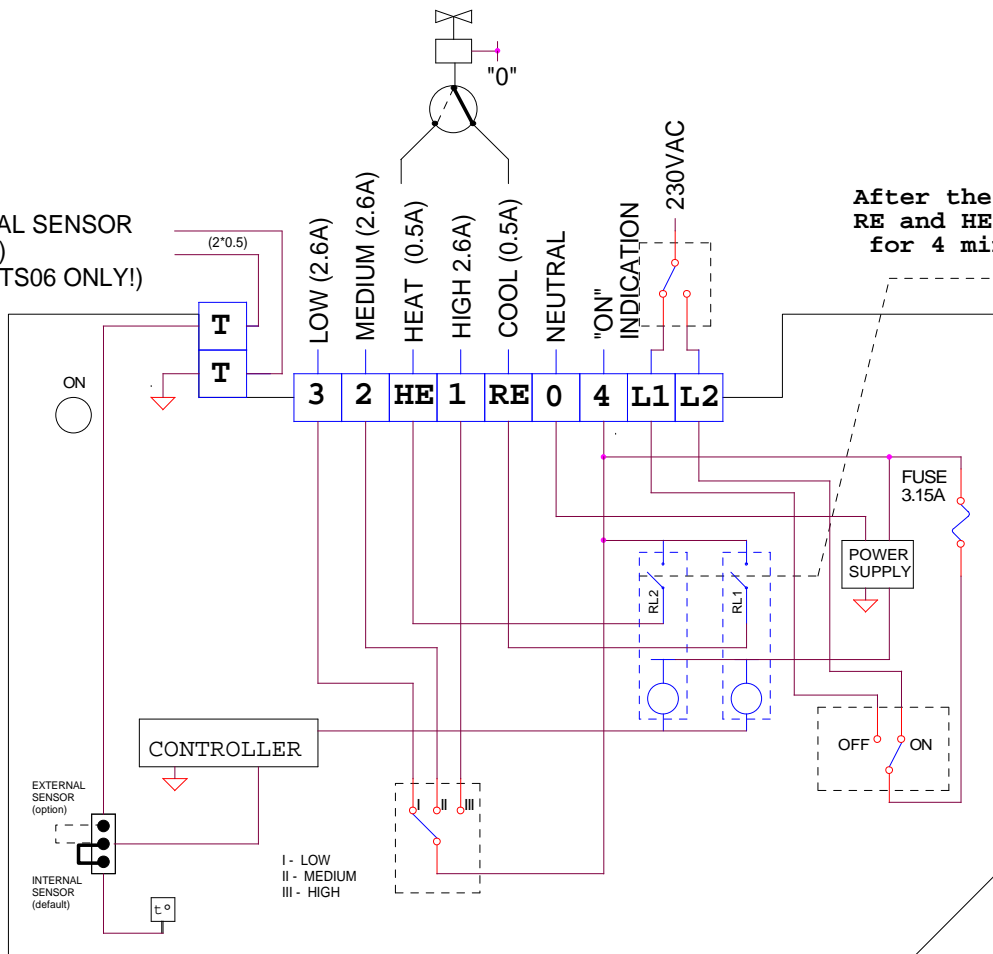

מושחל בצינור - EXTERNAL SENSOR (OPTION)
 פלסטי מתאים (TS05 or TS06 ONLY!)

After the thermostat "ON",
 RE and HE outputs operate together
 for 4 min, every 1 hour

meitav-tec

Tel: 03-9626462 Fax: 03-9626620
 email: support@meitavtec.com

Title: **EP2/C.O/CH**

Date: 05/08/2008

DWG No. 10207

2	Fix Switch 3 speed	05.08.08
1	Original	14.07.05
No.	Revision	Date

Print name:	EP2-EX
Software name:	EP2_EX
Check sum:	C8DD
File name:	EP2-CO-CH.DSN

Drawn:	Marina
Checked:	Oleg
Approved:	Elan