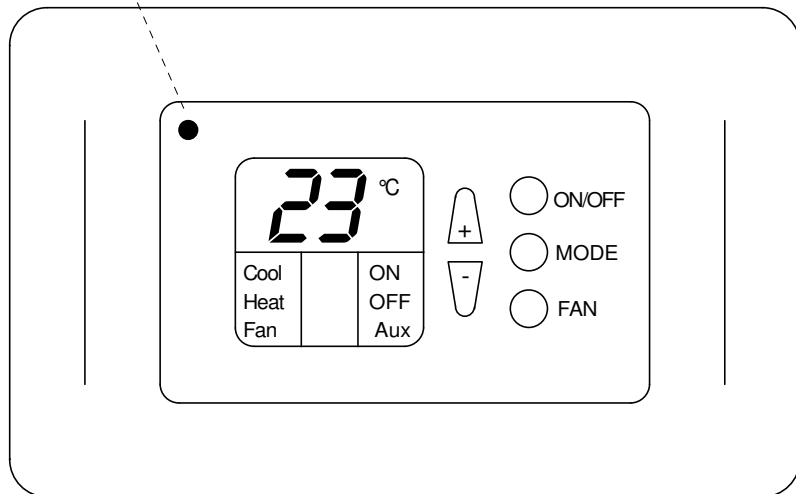

REMOTE CONTROL
RECEIVER -
OPTION

meitav-tec Tel: 03-9626462 Fax: 03-9626620 email: support@meitavtec.com	Title: ERT24/1/FMT				Print name: ERT300/IR OUT-ERT300/5/24	Drawn: Marina
	Date: 27/03/2005	DWG No. 12402			Check sum: ---	Checked: A. Star
				No. Revision	Date	Software name:-- Approved: Israel
						File name: ERT24-1-FMT.DSN