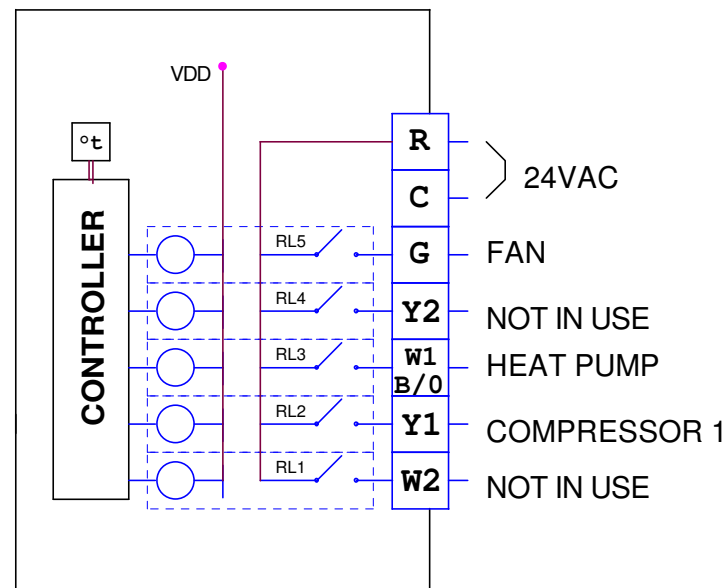

REMOTE CONTROL
RECEIVER -
OPTION

meitav-tec Tel: 03-9626462 Fax: 03-9626620 email: support@meitavtec.com	Title: ERT24/1/FMT				Print name: ERT300/IR OUT-ERT300/5/24	Drawn: Marina
	Date: 27/03/2005	DWG No. 12402			Check sum: ---	Checked: A. Star
				No. Revision	Date	Software name:-- Approved: Israel
						File name: ERT24-1-FMT.DSN